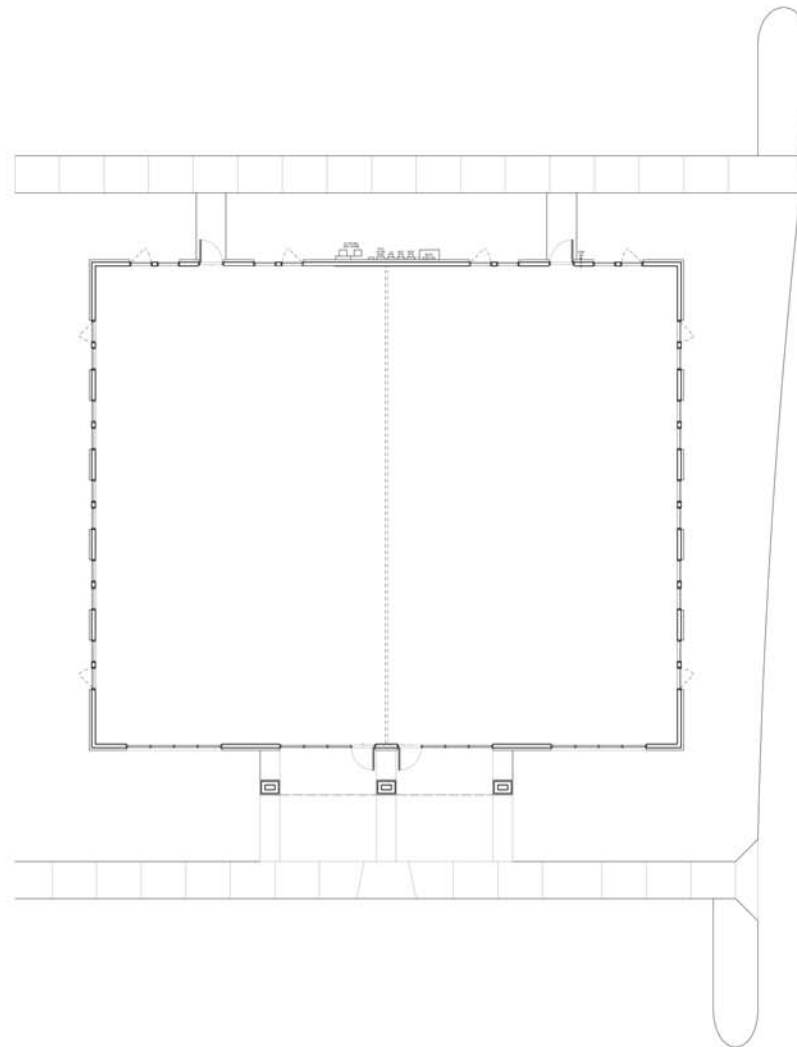

AVAILABLE
5,600 SF (entire building)
OR
2,800 SF (2 seperate suites)

Crosspoint Corner 13
9759 Crosspoint Boulevard
Indianapolis, IN 46256